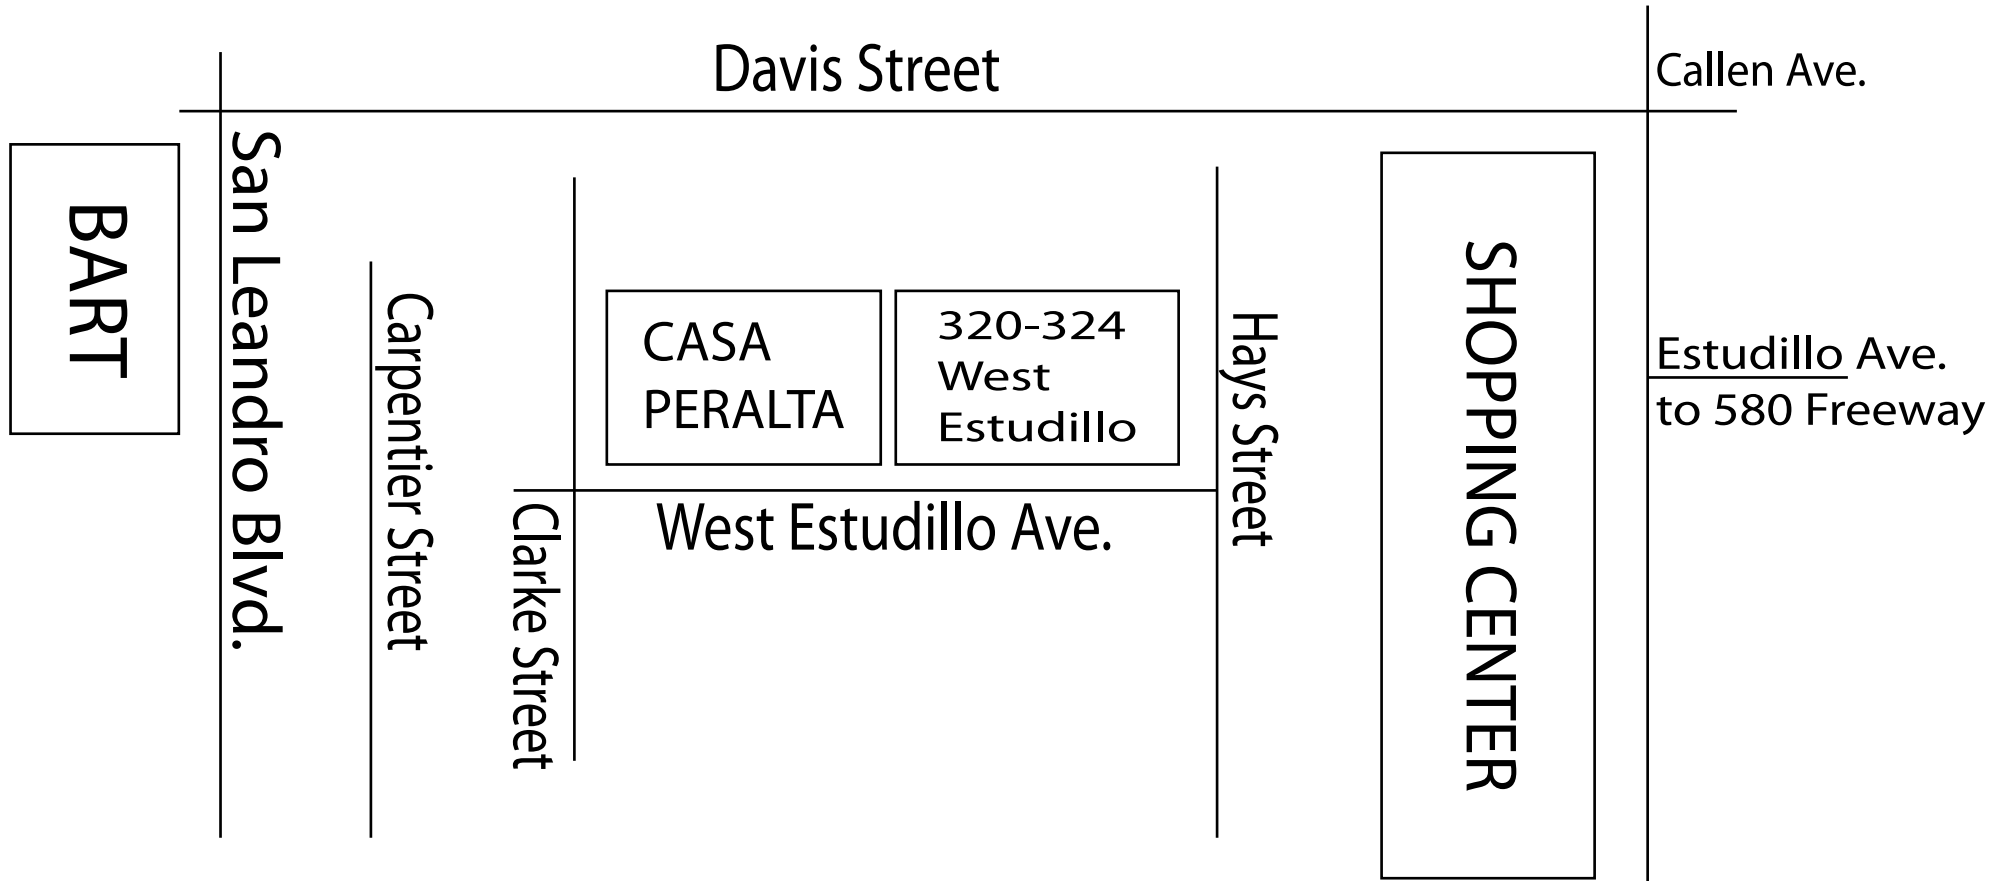

San Leandro Museum/Auditorium
320 West Estudillo Ave.
San Leandro CA 94577

FROM OAKLAND/580:

Take the Dutton Ave/Estudillo Ave exit; stay straight to go onto MacArthur Blvd. Turn right on Estudillo Ave. After .9 mile, turn right on E 14th St; first light turn left onto Davis St; first light turn left onto Hays St; turn right onto West Estudillo Ave; museum/theatre is right there on the right.

FROM 680 (FROM PLEASANTON GOING WEST):

Merge onto 580 West toward Dublin/Oakland. Go 13.6 miles, take the exit toward Estudillo Ave/Downtown; turn sharp right onto MacArthur Blvd, turn left onto Estudillo Ave; go .9 mile to turn right on E 14th St, first light turn left onto Davis St; first light turn left onto Hays St; turn right onto West Estudillo Ave; museum/theatre is right there on the right.

FROM 880:

Take the Davis Street exit; from Oakland turn left onto Davis St (from Hayward, turn right onto Davis St), go about for 1.1 miles and turn right onto Clarke St; turn left onto West Estudillo Ave; museum/theatre is 1/4 block on the left.